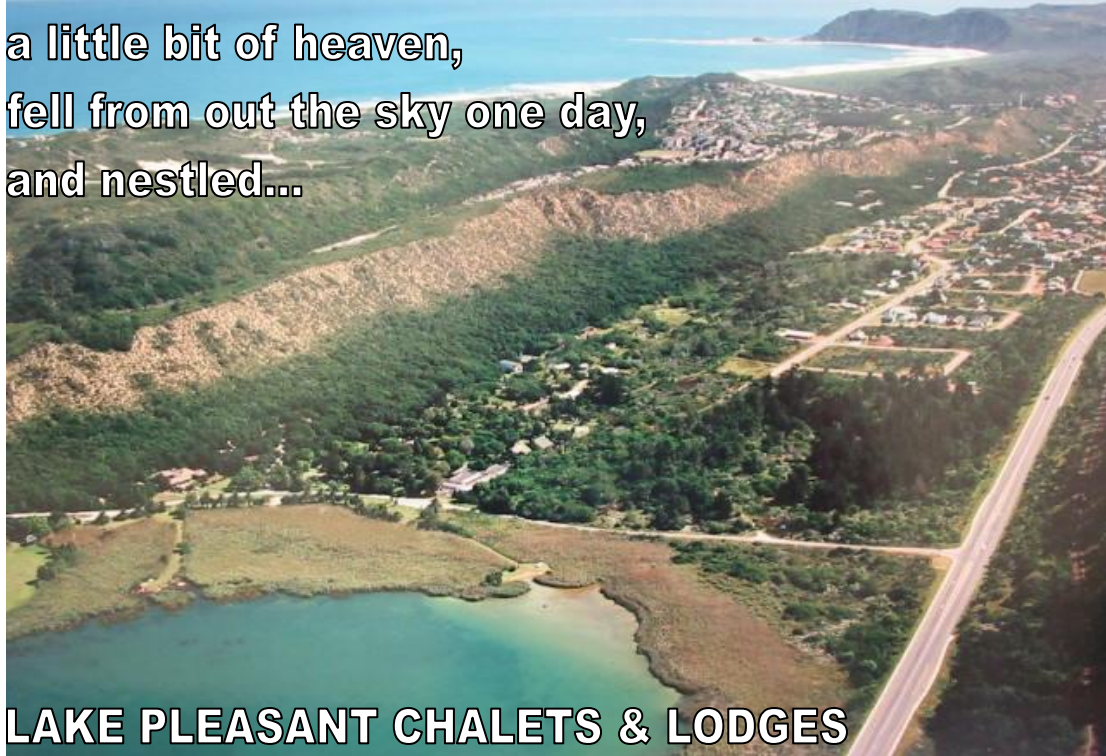

a little bit of heaven,
fell from out the sky one day,
and nestled...

LAKE PLEASANT CHALETS & LODGES

P.O. Box 16, Sedgefield, SOUTH AFRICA, 6573
Lake Pleasant Resort, Sedgefield, SOUTH AFRICA
Tel – (044) 343 1985 Facsimile – (044) 343 2589

(Valid Period: 01/05/2019 to 20/09/2019, excl 21/06 to 30/06)

***** LOWEST 3-STAR GRADED SERVICED ACCOMMODATION TARIFFS ON THE GARDEN ROUTE *****

CHALETS (Timber Cottages - 3 bedrooms,
2 bathrooms)

R 700 - 2 persons
R 790 - 3 persons
R 870 - 4 persons
R 950 - 5 persons
R 1030 - 6 persons