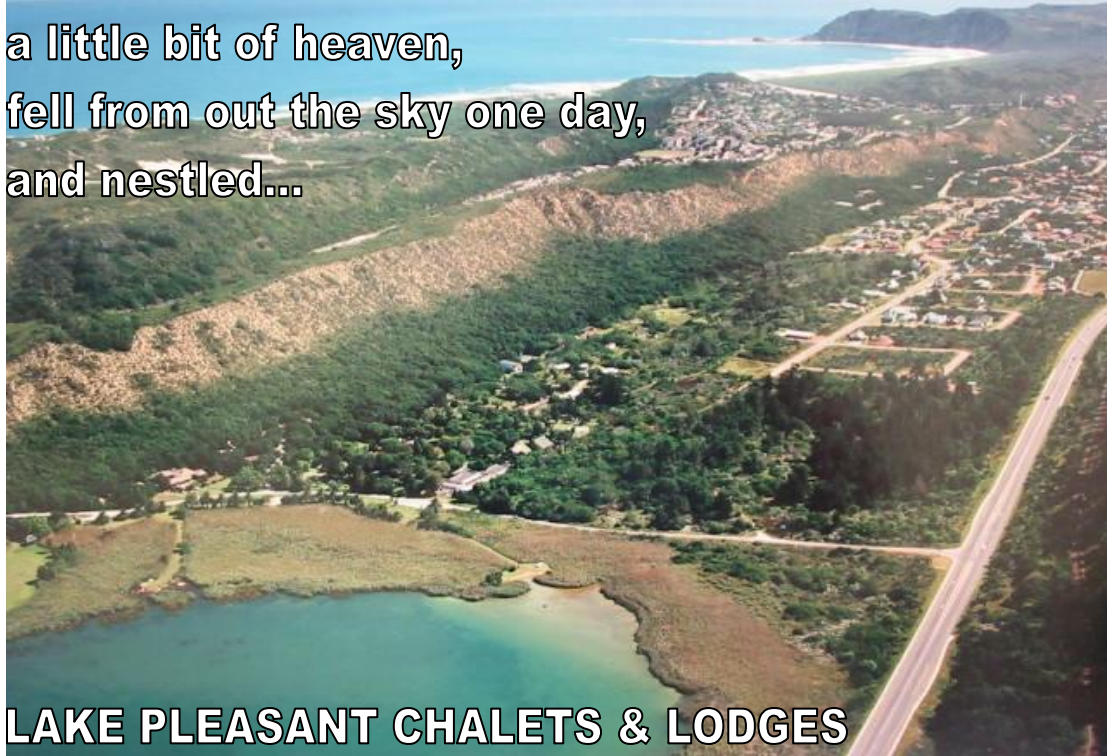

a little bit of heaven,
fell from out the sky one day,
and nestled...

P.O. Box 16, Sedgefield, SOUTH AFRICA, 6573
Lake Pleasant Resort, Sedgefield, SOUTH AFRICA
Tel – (044) 343 1985 Facsimile – (044) 343 2589