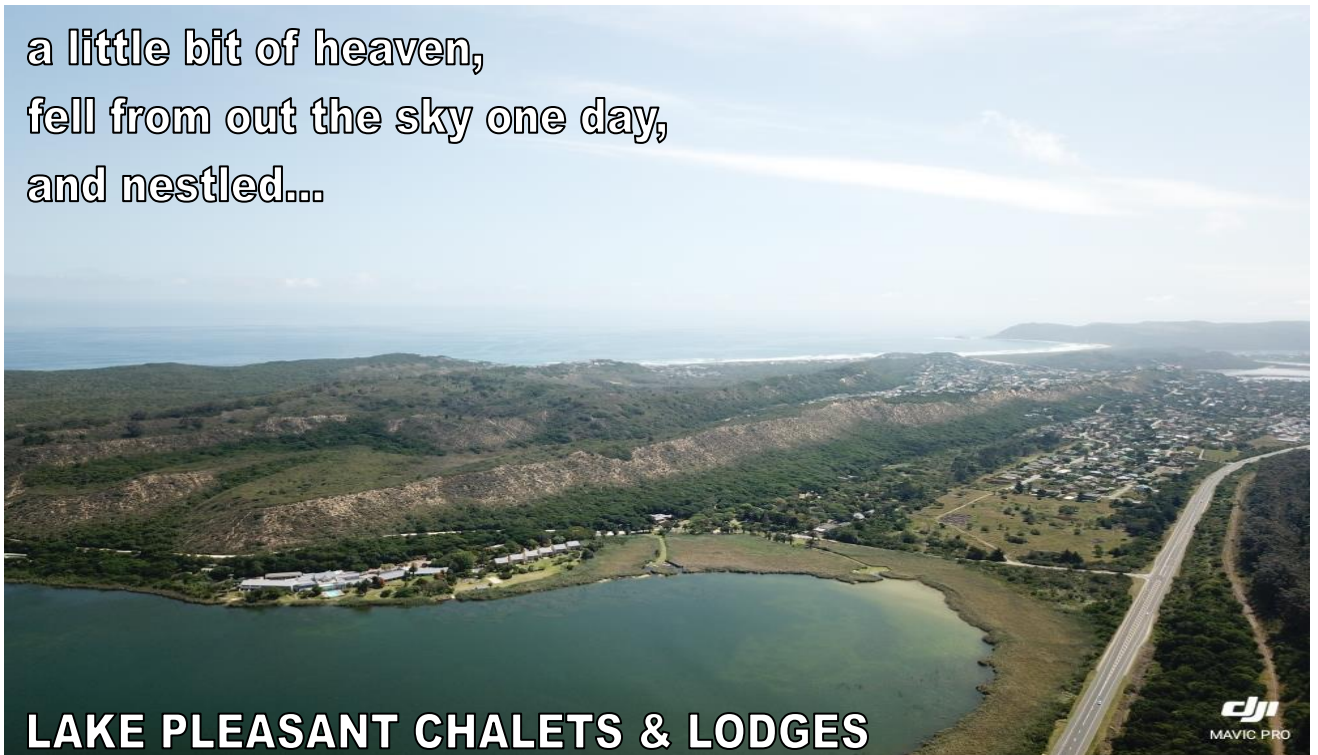

a little bit of heaven,
fell from out the sky one day,
and nestled...

LAKE PLEASANT CHALETS & LODGES

P.O. Box 16, Sedgfield, SOUTH AFRICA, 6573
Lake Pleasant Resort, Sedgfield, SOUTH AFRICA
Tel – (044) 343 1985 Facsimile – (044) 343 2589