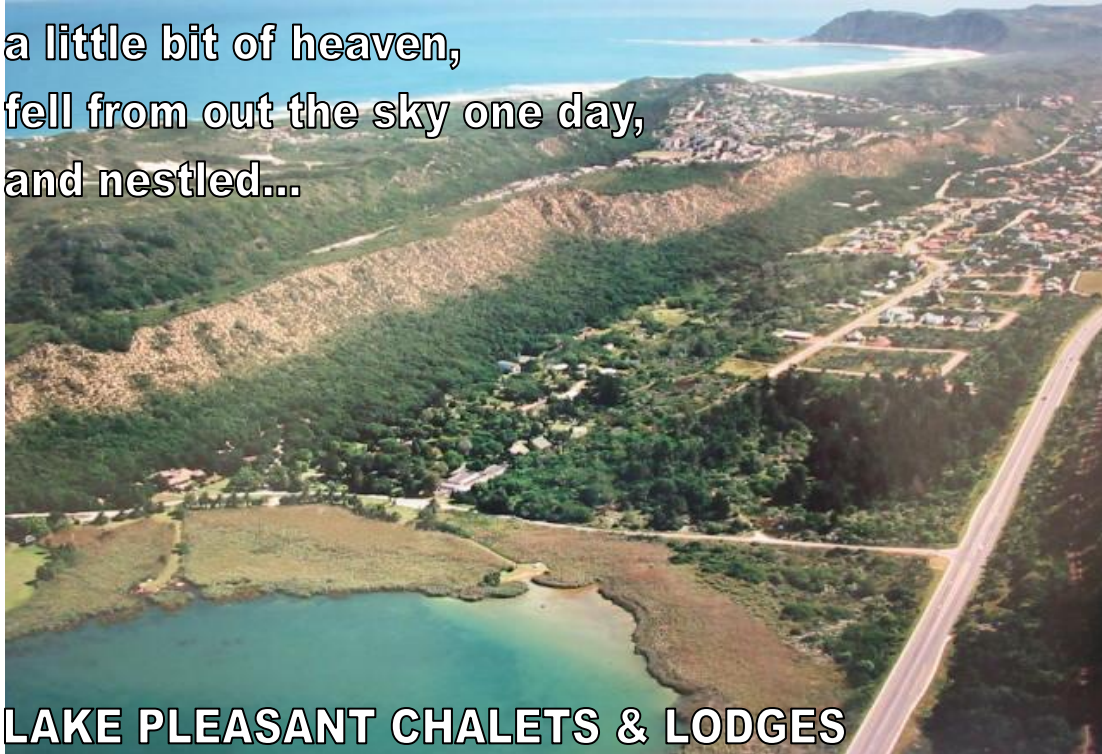

a little bit of heaven,
fell from out the sky one day,
and nestled...

LAKE PLEASANT CHALETs & LODGES

P.O. Box 16, Sedgefield, SOUTH AFRICA, 6573
Lake Pleasant Resort, Sedgefield, SOUTH AFRICA
Tel – (044) 343 1985 Facsimile – (044) 343 2589

(Valid Period: 01/05/2018 to 28/09/2018, excl 29/06 to 08/07)

***** LOWEST 3-STAR GRADED SERVICED ACCOMMODATION TARIFFS ON THE GARDEN ROUTE *****

CHALETs (Timber Cottages - 3 bedrooms,
2 bathrooms)
R 680 - 2 persons
R 760 - 3 persons
R 840 - 4 persons
R 920 - 5 persons
R1000 - 6 persons