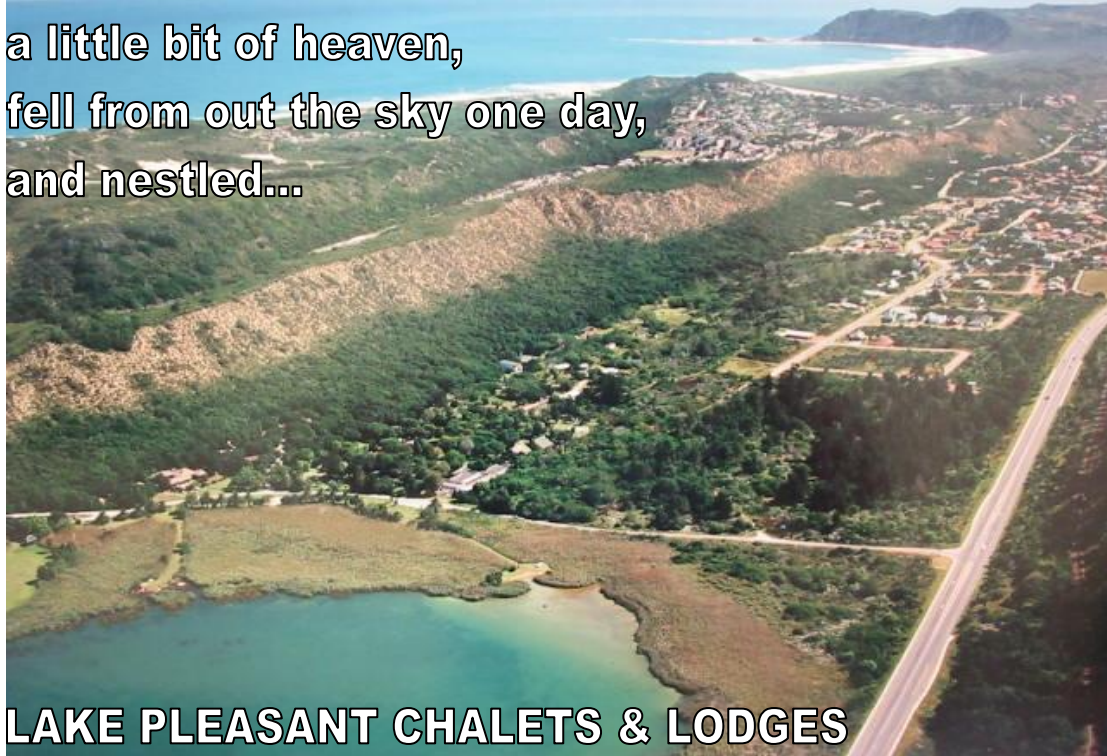

a little bit of heaven,
fell from out the sky one day,
and nestled...

LAKE PLEASANT CHALETs & LODGES

P.O. Box 16, Sedgefield, SOUTH AFRICA, 6573
Lake Pleasant Resort, Sedgefield, SOUTH AFRICA
Tel – (044) 343 1985 Facsimile – (044) 343 2589