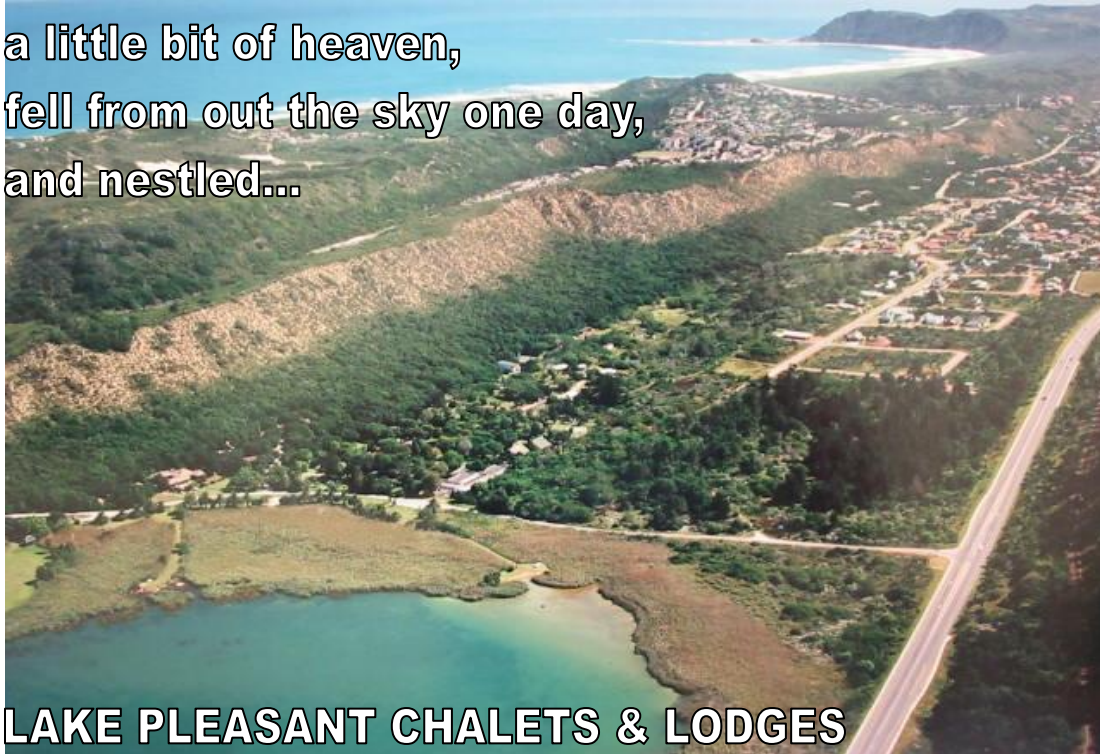

a little bit of heaven,
fell from out the sky one day,
and nestled...

LAKE PLEASANT CHALETs & LODGES

P.O. Box 16, Sedgefield, SOUTH AFRICA, 6573
Lake Pleasant Resort, Sedgefield, SOUTH AFRICA
Tel – (044) 343 1985 Facsimile – (044) 343 2589

(Valid Period: 01/05/2017 to 29/09/2017, excl 07/07 to 16/07)

***** LOWEST 3-STAR GRADED SERVICED ACCOMMODATION TARIFFS ON THE GARDEN ROUTE *****

CHALETs (Timber Cottages - 3 bedrooms, 2
bathrooms)

R675 - 2 persons
R750 - 3 persons
R800 - 4 persons
R890 - 5 persons
R975 - 6 persons